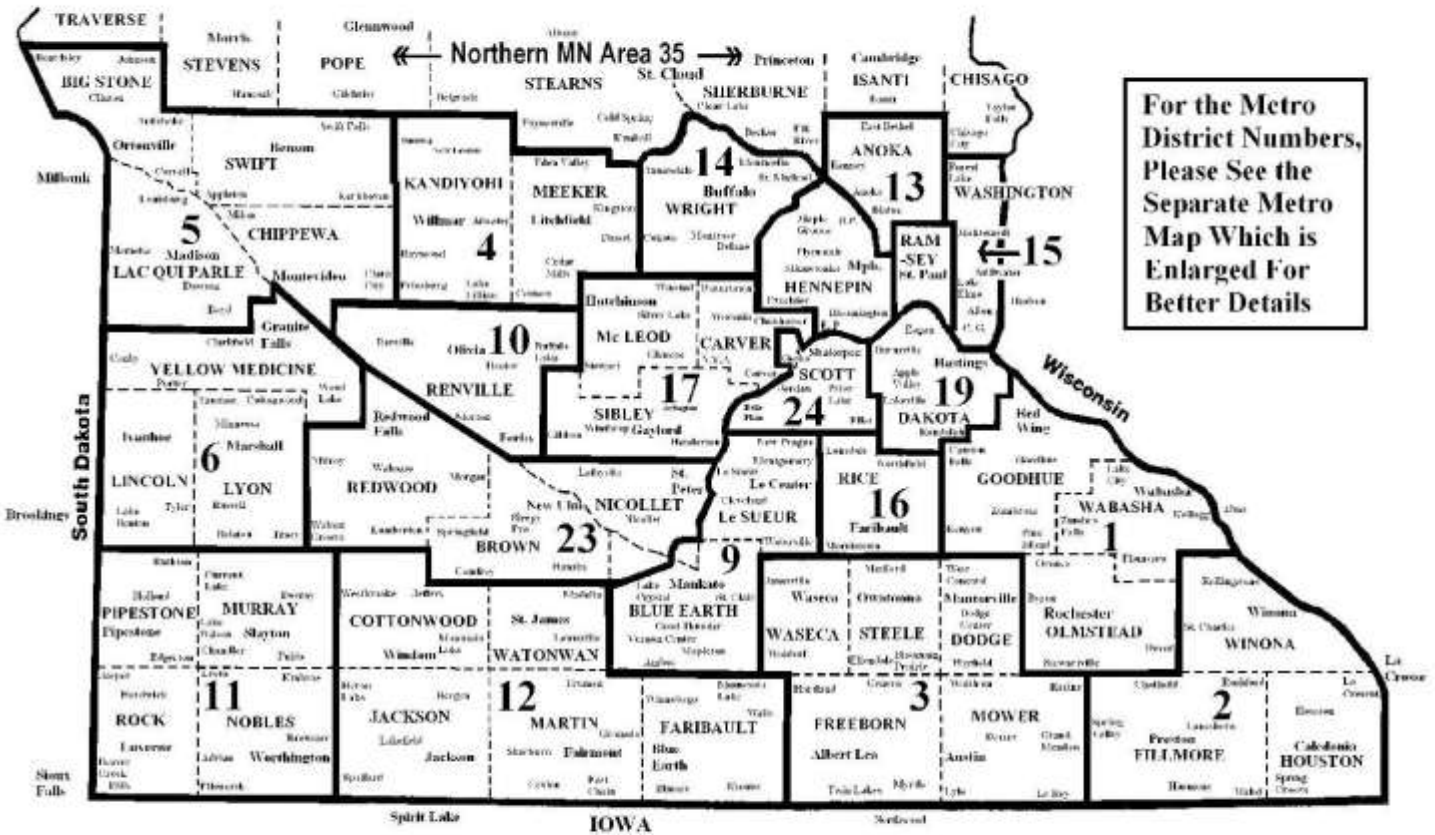

Southern Minnesota Area 36 – Outstate Map

9/14/2011

Southern Minnesota Area 36 Boundaries per 2011