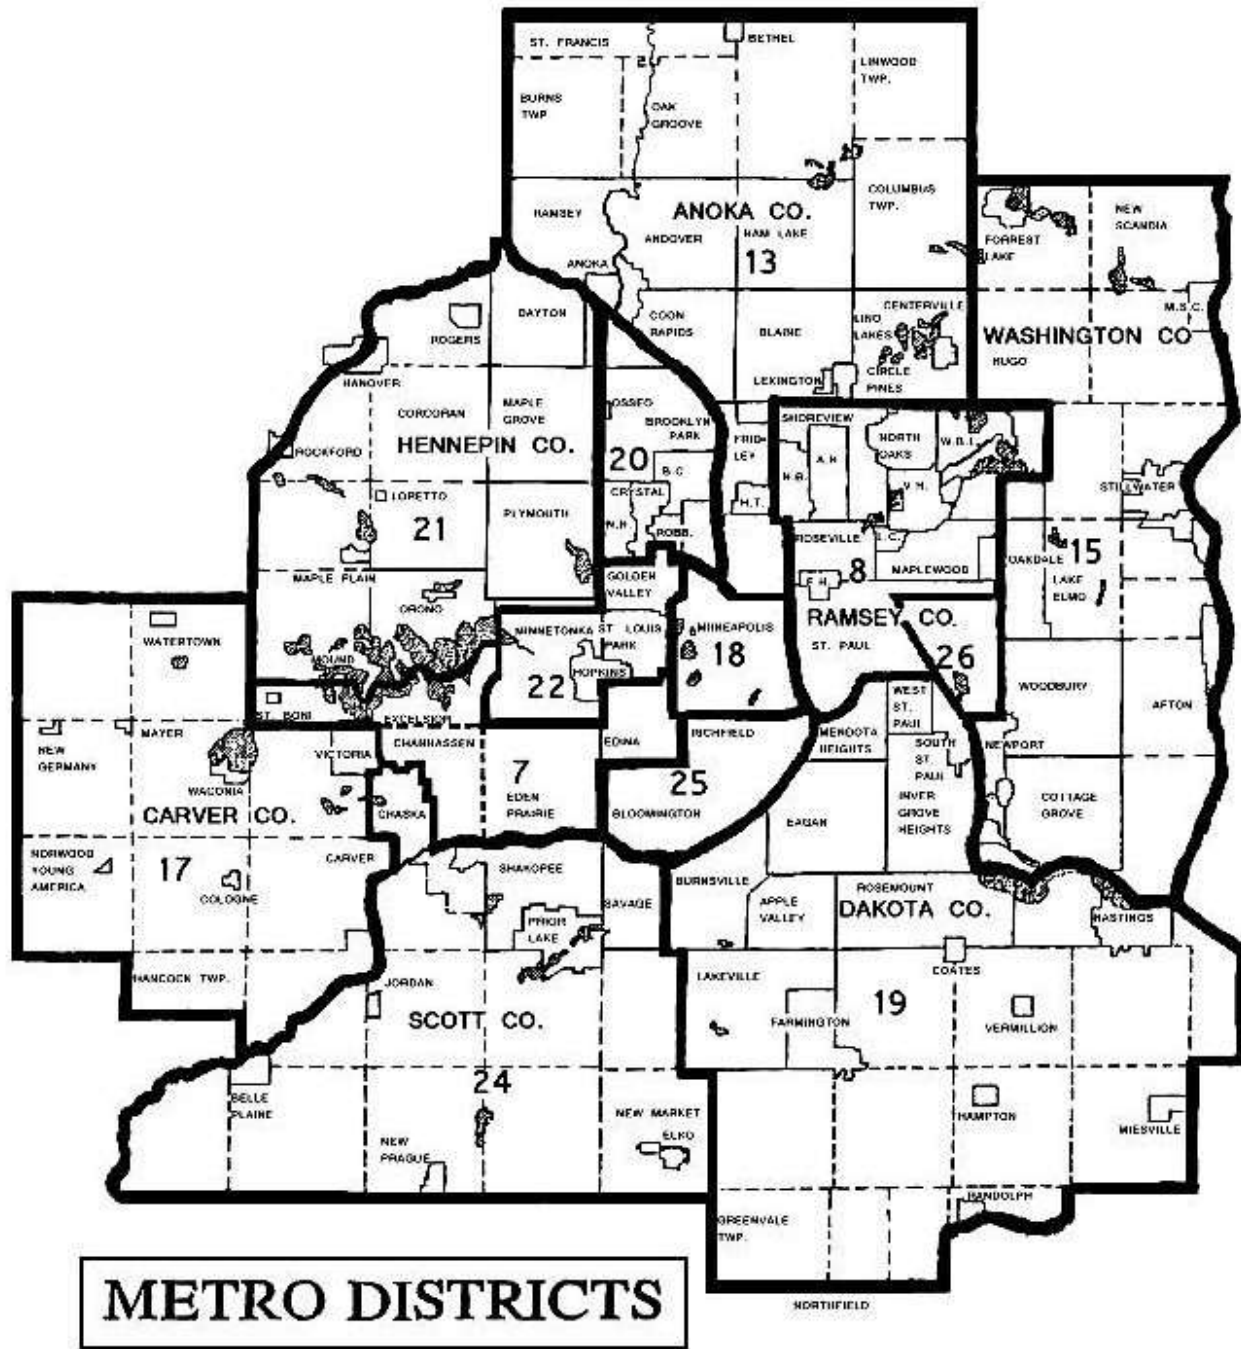

Southern Minnesota Area 36 – Metro Map

9/14/2011

August 4, 2011